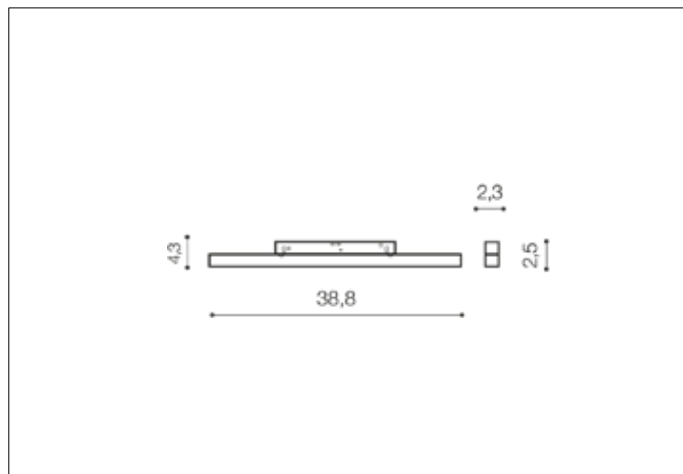

Azzardo[®]
LIGHTING

ALFA KIRA TRACK MAGNETIC 24W 4000K BK
AZ4601, EAN 5901238446019

Dimensions height / width / length

Product	4,3 / 2,3 / 38,8
Mounting inlet	x / x / x
Ceiling base	x / x / x
Shade	x / x / x

Product Specifications

Line	TECHNICAL
Type	TRACK LAMP / LINEAR
Type of track	ALFA MAGNETIC
Color	MATTE BLACK
Material	ALUMINIUM / PVC
Light source	1
Type of socket	LED INTEGRATED
Lumens	1537 lm.
Kelvins	4000 K.
Beam angle	53°
Dimmable	N/A
CCT	N/A
RGB	N/A
RA	≥ 80
Voltage	= 48 V.
Power	25 W.
Electric shock class	III
Protection class	IP20
Type of control	ON/OFF POWER

Shipping info height / width / length [cm]

BOX 1:	9 / 41,5 / 5
BOX 2:	x / x / x
BOX 3:	x / x / x
Net weight [kg]	0,26
Gross weight [kg]	0,34

Energy efficiency

Azzardo Sp. z o.o.
ul. Strzeszyńska 33 60-479 Poznań,
NIP: 929-185-75-07